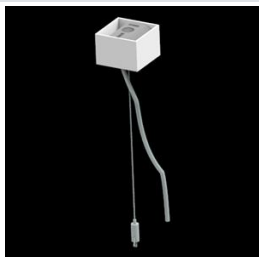

Product: X-LINE PRO COMPACT 6000 MICRO-PRM E 34 830 / L-1694MM

Index: 19.4436.2411.34

Description

Light fitting made out of aluminium profile. Simple luminaire construction (no mounting plates or LED plates). LEDs in the standard version are mounted by inserting them into the slot in the middle of the profile. Direct (down) light distribution. Available optical systems: PMMA opal diffuser (PLX), microprismatic PMMA (Micro-PRM). The luminaire is available in a single version. Available colors: anodized aluminum, black RAL 9005, white RAL 9016 or any color from the RAL palette on request. Gray, white or black polycarbonate end caps. Plastic plate (HIPS) masking the electronics compartment (only in luminaires with direct distribution). Possibility to use an aluminum snap-on aluminum cover and increase the IP rating to IP40. The use of luminaires typically for offices, public utility rooms, communication / common areas in multi-family buildings.

Mechanical data

Assembly	directly mounted to ceiling construction or surface mounted on slings using accessories
Material	aluminum
Color	RAL 9016 (white)
Diffuser	Micro-PRM (micro-prismatic diffuser PMMA)
Impact resistant	IK04
Dimensions [mm]	1694 x 60 x 72

A graph of light

Accessories

Index 19.3272.0301.34

Name SUSPENSION NEW TYPE-A 34
LENGHT 1,5M WIRE 3X 1-POINT

Index 19.3272.1205.00

Name SUSPENSION NEW TYPE-E
LENGHT-1,5 METER WITHOUT
WIRE 1-POINT

Index 19.2117.0007.34