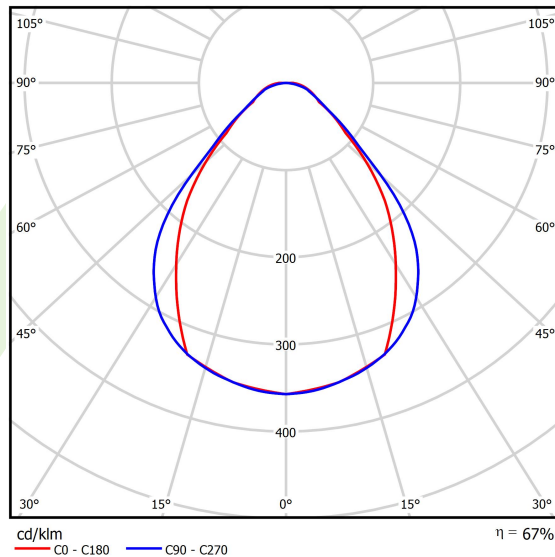

Mechanical data

Assembly	directly mounted to ceiling construction or surface mounted on slings using accessories
Material	aluminum
Color	RAL 9016 (white)
Diffuser	Micro-PRM (micro-prismatic diffuser PMMA)
Impact resistant	IK04
Dimensions [mm]	1694 x 60 x 72

A graph of light