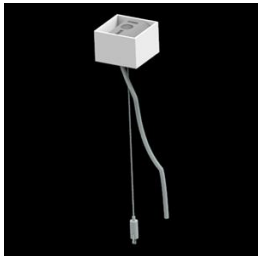

Product: X-LINE PRO COMPACT 6000 MICRO-PRM E 34 830 / L-1694MM

Index: 19.4436.2411.34

Description

Light fitting made out of aluminium profile. Simple luminaire construction (no mounting plates or LED plates). LEDs in the standard version are mounted by inserting them into the slot in the middle of the profile. Direct (down) light distribution. Available optical systems: PMMA opal diffuser (PLX), microprismatic PMMA (Micro-PRM). The luminaire is available in a single version. Available colors: anodized aluminum, black RAL 9005, white RAL 9016 or any color from the RAL palette on request. Gray, white or black polycarbonate end caps. Plastic plate (HIPS) masking the electronics compartment (only in luminaires with direct distribution). Possibility to use an aluminum snap-on aluminum cover and increase the IP rating to IP40. The use of luminaires typically for offices, public utility rooms, communication / common areas in multi-family buildings.

Mechanical data

Assembly	directly mounted to ceiling construction or surface mounted on slings using accessories
Material	aluminum
Color	RAL 9016 (white)
Diffuser	Micro-PRM (micro-prismatic diffuser PMMA)
Impact resistant	IK04
Dimensions [mm]	1694 x 60 x 72

A graph of light

Accessories

Index 19.3272.0301.34

Name SUSPENSION NEW TYPE-A 34
LENGHT 1,5M WIRE 3X 1-POINT

Index 19.3272.1205.00

Name SUSPENSION NEW TYPE-E
LENGHT-1,5 METER WITHOUT
WIRE 1-POINT

Index 19.2117.0007.34