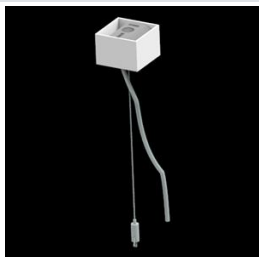

Product: X-LINE PRO COMPACT 6000 MICRO-PRM E 04 830 / L-1694MM

Index: 19.4436.2411.04

Description

Light fitting made out of aluminium profile. Simple luminaire construction (no mounting plates or LED plates). LEDs in the standard version are mounted by inserting them into the slot in the middle of the profile. Direct (down) light distribution. Available optical systems: PMMA opal diffuser (PLX), microprismatic PMMA (Micro-PRM). The luminaire is available in a single version. Available colors: anodized aluminum, black RAL 9005, white RAL 9016 or any color from the RAL palette on request. Gray, white or black polycarbonate end caps. Plastic plate (HIPS) masking the electronics compartment (only in luminaires with direct distribution). Possibility to use an aluminum snap-on aluminum cover and increase the IP rating to IP40. The use of luminaires typically for offices, public utility rooms, communication / common areas in multi-family buildings.

Mechanical data

Assembly	directly mounted to ceiling construction or surface mounted on slings using accessories
Material	aluminum
Color	RAL 9005 (black)
Diffuser	Micro-PRM (micro-prismatic diffuser PMMA)
Impact resistant	IK04
Dimensions [mm]	1694 x 60 x 72

A graph of light

Accessories

Index 6E1-500KW041P-3

Name SUSPENSION NEW TYPE-A 04
LENGHT 1,5M WIRE 3X 1-POINT

Index 19.3272.1205.00

Name SUSPENSION NEW TYPE-E
LENGHT-1,5 METER WITHOUT
WIRE 1-POINT

Index 19.2117.0007.04