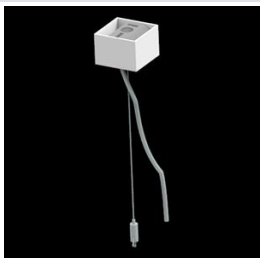

Product: X-LINE PRO COMPACT 3000 MICRO-PRM E 34 840 / L-852MM

Index: 19.4436.2221.34

Description

Light fitting made out of aluminium profile. Simple luminaire construction (no mounting plates or LED plates). LEDs in the standard version are mounted by inserting them into the slot in the middle of the profile. Direct (down) light distribution. Available optical systems: PMMA opal diffuser (PLX), microprismatic PMMA (Micro-PRM). The luminaire is available in a single version. Available colors: anodized aluminum, black RAL 9005, white RAL 9016 or any color from the RAL palette on request. Gray, white or black polycarbonate end caps. Plastic plate (HIPS) masking the electronics compartment (only in luminaires with direct distribution). Possibility to use an aluminum snap-on aluminum cover and increase the IP rating to IP40. The use of luminaires typically for offices, public utility rooms, communication / common areas in multi-family buildings.

Mechanical data

Assembly	directly mounted to ceiling construction or surface mounted on slings using accessories
Material	aluminum
Color	RAL 9016 (white)
Diffuser	Micro-PRM (micro-prismatic diffuser PMMA)
Impact resistant	IK04
Weight [kg]	1,35
Dimensions [mm]	852 x 60 x 72

A graph of light

Accessories

Index 19.3272.0301.34
Name SUSPENSION NEW TYPE-A 34
LENGHT 1,5M WIRE 3X 1-POINT

Index 19.3272.1205.00
Name SUSPENSION NEW TYPE-E
LENGHT-1,5 METER WITHOUT
WIRE 1-POINT

Index 19.2117.0007.34
Name X-LINE PRO COMPACT L-DOWN
SURFACE BRACKET SET 34