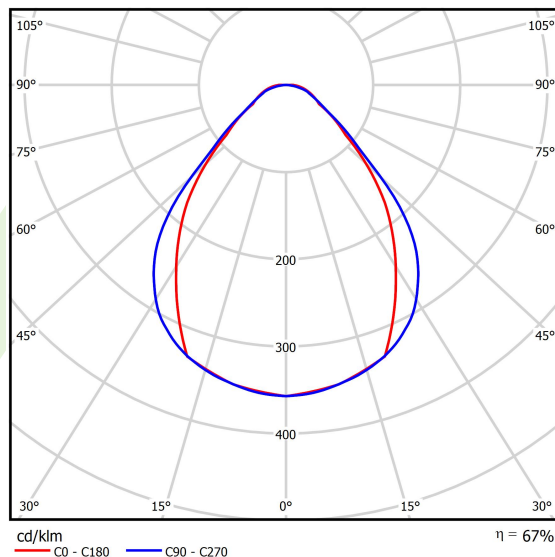

## Light and electrical data

Light source	<b>LED</b>
Luminous flux LED [lm]	<b>3210</b>
LED power [W]	<b>16,65</b>
Luminaire luminous flux [lm]	<b>2160,3</b>
Power of luminaire [W]	<b>18,9</b>
Luminaire's light efficiency [lm/W]	<b>114,3</b>
Color of the light [K]	<b>3000</b>
CRI	<b>&gt;80</b>
SDCM (LED sources)	<b>3</b>
Beam angle [°]	<b>(C0-C180) / (C90-C270) - 79,4° / 87,8°</b>
Photobiological risk class (IEC/EN 62471)	<b>RG0</b>
Protection against electric shock	<b>I</b>
Protection degree	<b>IP40</b>
Voltage	<b>220..240 V, 50..60 Hz</b>
Lifetime of LED sources [h]	<b>90000</b>
Lx/By	<b>L80/B10</b>
Operating temperature range [°C]	<b>5 ÷ 35</b>
Driver	<b>standard on/off (E)</b>
Power factor cos φ	<b>&gt;0,95</b>
Circuit load capacity	<b>25 (B10), 40 (B16), 39 (C10), 62 (C16)</b>

## A graph of light