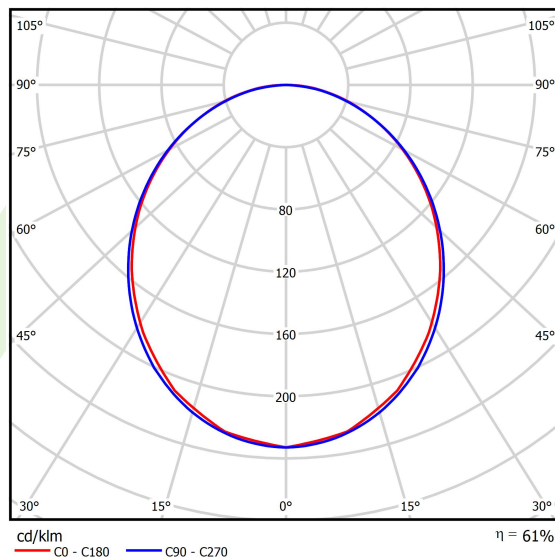

Mechanical data

Assembly	directly mounted to ceiling construction or surface mounted on slings using accessories
Material	aluminum
Color	RAL 9016 (white)
Diffuser	PLX (PMMA opal)
Impact resistant	IK04
Dimensions [mm]	2254 x 60 x 72

A graph of light