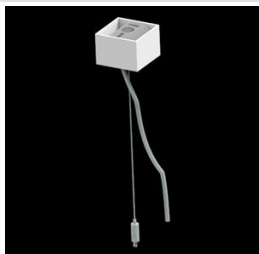

Product: X-LINE PRO COMPACT 8000 PLX EDD 34 840 / L-2254MM

Index: 19.4436.1523.34

Description

Light fitting made out of aluminium profile. Simple luminaire construction (no mounting plates or LED plates). LEDs in the standard version are mounted by inserting them into the slot in the middle of the profile. Direct (down) light distribution. Available optical systems: PMMA opal diffuser (PLX), microprismatic PMMA (Micro-PRM). The luminaire is available in a single version. Available colors: anodized aluminum, black RAL 9005, white RAL 9016 or any color from the RAL palette on request. Gray, white or black polycarbonate end caps. Plastic plate (HIPS) masking the electronics compartment (only in luminaires with direct distribution). Possibility to use an aluminum snap-on aluminum cover and increase the IP rating to IP40. The use of luminaires typically for offices, public utility rooms, communication / common areas in multi-family buildings.

Mechanical data

| | |
|------------------|---|
| Assembly | directly mounted to ceiling construction or surface mounted on slings using accessories |
| Material | aluminum |
| Color | RAL 9016 (white) |
| Diffuser | PLX (PMMA opal) |
| Impact resistant | IK04 |
| Dimensions [mm] | 2254 x 60 x 72 |

A graph of light

Accessories

Index 6E1-500KW341P-5

Name SUSPENSION NEW TYPE-A 34
LENGHT 1,5M WIRE 5X 1-POINT

Index 19.3272.1205.00

Name SUSPENSION NEW TYPE-E
LENGHT-1,5 METER WITHOUT
WIRE 1-POINT

Index 19.2117.0007.34