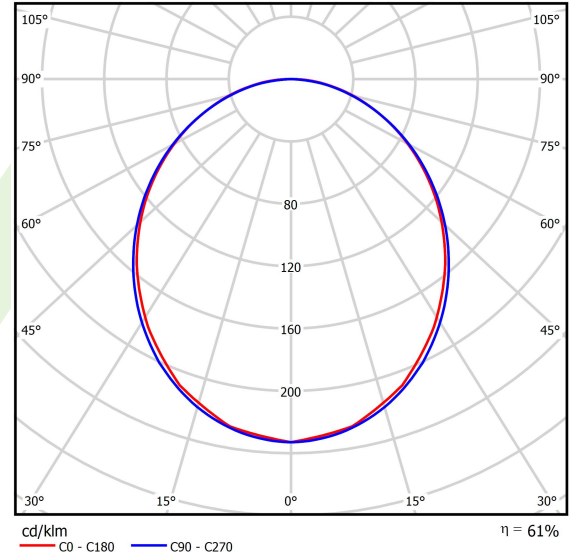

Mechanical data

Assembly	directly mounted to ceiling construction or surface mounted on slings using accessories
Material	aluminum
Color	RAL 9016 (white)
Diffuser	PLX (PMMA opal)
Impact resistant	IK04
Weight [kg]	3,2
Dimensions [mm]	2254 x 60 x 72

A graph of light