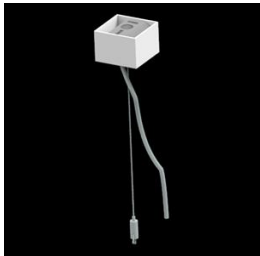

Product: X-LINE PRO COMPACT 8000 PLX EDD 24 830 / L-2254MM

Index: 19.4436.1513.24

Description

Light fitting made out of aluminium profile. Simple luminaire construction (no mounting plates or LED plates). LEDs in the standard version are mounted by inserting them into the slot in the middle of the profile. Direct (down) light distribution. Available optical systems: PMMA opal diffuser (PLX), microprismatic PMMA (Micro-PRM). The luminaire is available in a single version. Available colors: anodized aluminum, black RAL 9005, white RAL 9016 or any color from the RAL palette on request. Gray, white or black polycarbonate end caps. Plastic plate (HIPS) masking the electronics compartment (only in luminaires with direct distribution). Possibility to use an aluminum snap-on aluminum cover and increase the IP rating to IP40. The use of luminaires typically for offices, public utility rooms, communication / common areas in multi-family buildings.

Mechanical data

| | |
|------------------|---|
| Assembly | directly mounted to ceiling construction or surface mounted on slings using accessories |
| Material | aluminum |
| Color | anodised aluminum |
| Diffuser | PLX (PMMA opal) |
| Impact resistant | IK04 |
| Dimensions [mm] | 2254 x 60 x 72 |

A graph of light

Accessories

Index 6E1-500KWAN1P-5
 Name SUSPENSION NEW TYPE-A 24
 LENGHT 1,5M WIRE 5X 1-POINT

Index 19.3272.1205.00
 Name SUSPENSION NEW TYPE-E
 LENGHT-1,5 METER WITHOUT
 WIRE 1-POINT

Index 19.2117.0007.24
 Name X-LINE PRO COMPACT L-DOWN
 SURFACE BRACKET SET 24