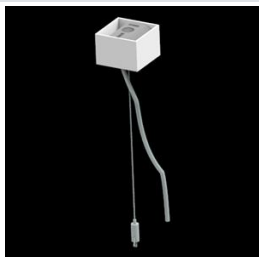

Product: X-LINE PRO COMPACT 6000 PLX EDD 34 840 / L-1694MM

Index: 19.4436.1423.34

Description

Light fitting made out of aluminium profile. Simple luminaire construction (no mounting plates or LED plates). LEDs in the standard version are mounted by inserting them into the slot in the middle of the profile. Direct (down) light distribution. Available optical systems: PMMA opal diffuser (PLX), microprismatic PMMA (Micro-PRM). The luminaire is available in a single version. Available colors: anodized aluminum, black RAL 9005, white RAL 9016 or any color from the RAL palette on request. Gray, white or black polycarbonate end caps. Plastic plate (HIPS) masking the electronics compartment (only in luminaires with direct distribution). Possibility to use an aluminum snap-on aluminum cover and increase the IP rating to IP40. The use of luminaires typically for offices, public utility rooms, communication / common areas in multi-family buildings.

Mechanical data

Assembly	directly mounted to ceiling construction or surface mounted on slings using accessories
Material	aluminum
Color	RAL 9016 (white)
Diffuser	PLX (PMMA opal)
Impact resistant	IK04
Dimensions [mm]	1694 x 60 x 72

A graph of light

Accessories

Index 6E1-500KW341P-5

Name SUSPENSION NEW TYPE-A 34
LENGHT 1,5M WIRE 5X 1-POINT

Index 19.3272.1205.00

Name SUSPENSION NEW TYPE-E
LENGHT-1,5 METER WITHOUT
WIRE 1-POINT

Index 19.2117.0007.34