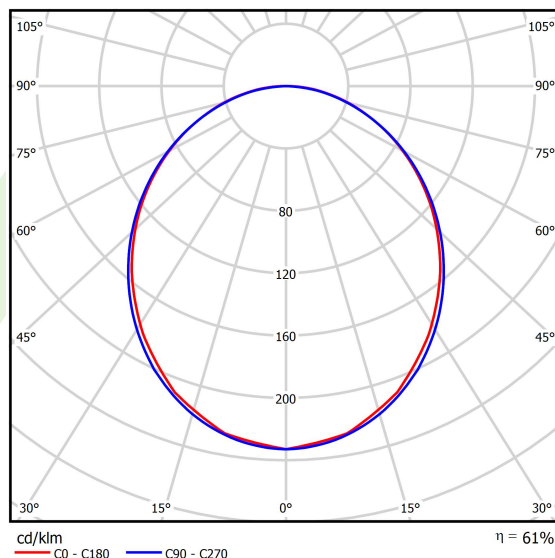

Mechanical data

Assembly	directly mounted to ceiling construction or surface mounted on slings using accessories
Material	aluminum
Color	RAL 9005 (black)
Diffuser	PLX (PMMA opal)
Impact resistant	IK04
Weight [kg]	2,05
Dimensions [mm]	1132 x 60 x 72

A graph of light