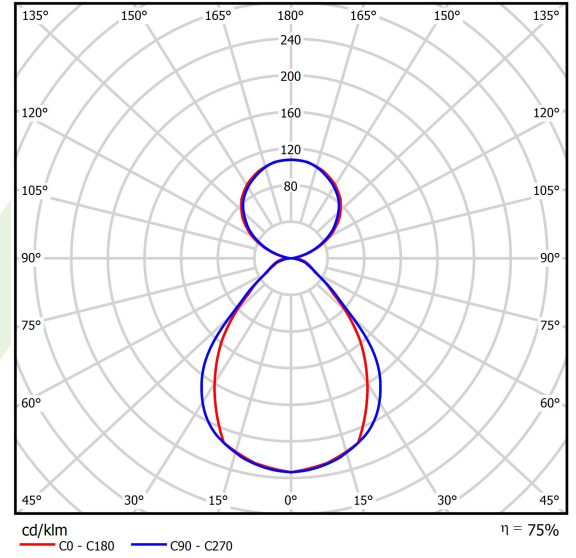

Mechanical data

Assembly	surface mounted on slings using accessories
Material	aluminum
Color	RAL 9016 (white)
Diffuser	PLX-T/Micro-PRM (transparent PMMA/micro-prismatic diffuser PMMA) [up/down]
Impact resistant	IK04
Dimensions [mm]	2254 x 60 x 72

A graph of light