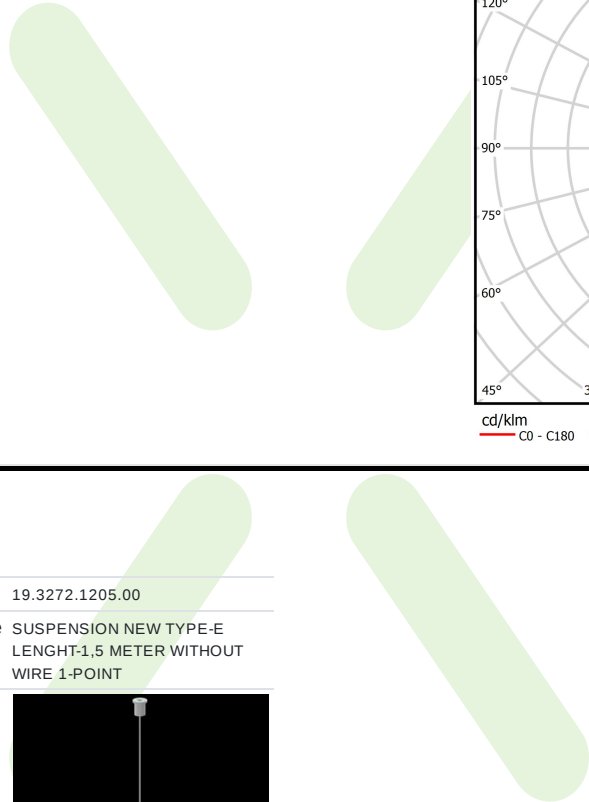

Mechanical data

Assembly	surface mounted on slings using accessories
Material	aluminum
Color	RAL 9016 (white)
Diffuser	PLX-T/Micro-PRM (transparent PMMA/micro-prismatic diffuser PMMA) [up/down]
Impact resistant	IK04
Dimensions [mm]	1132 x 60 x 72

A graph of light