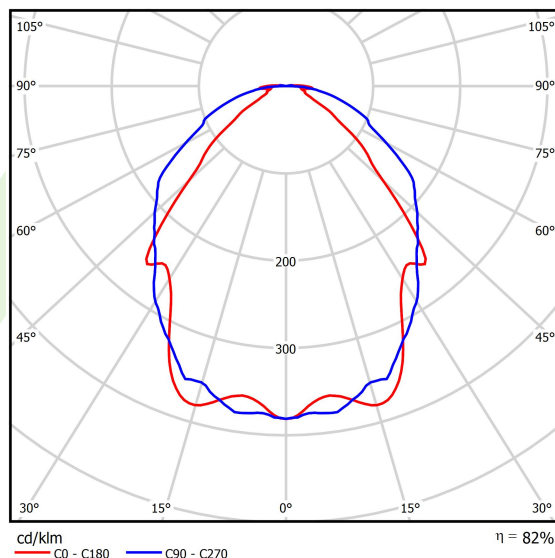

## Light and electrical data

Light source	LED
Luminous flux LED [lm]	9130
LED power [W]	46,8
Luminaire luminous flux [lm]	7445
Power of luminaire [W]	49,1
Luminaire's light efficiency [lm/W]	151,6
Color of the light [K]	4000
CRI	>80
SDCM (LED sources)	3
Beam angle [°]	(C0-C180) / (C90-C270) - 86,8° / 101,6°
Protection against electric shock	I
Protection degree	IP20
Voltage	220..240 V, 50..60 Hz
Lifetime of LED sources [h]	100000 (1) / 147000 (2)
Lx/By	L80/B10 (1) / L70/B50 (2)
Operating temperature range [°C]	-25 ÷ 30
Driver	standard on/off (E)
Power factor cos φ	>0,95
Circuit load capacity	15 (B10), 25 (B16), 24 (C10), 38 (C16)

**A graph of light**