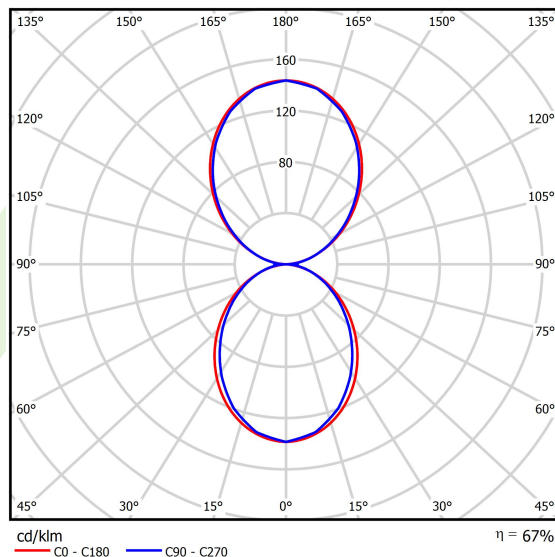

Mechanical data

Assembly	surface mounted on slings
Material	aluminum
Color	anodised aluminum
Diffuser	PC/PLX (opalescent polycarbonate/PMMA opal) [up/down]
Impact resistant	IK04
Dimensions [mm]	1692 x 48 x 70

A graph of light