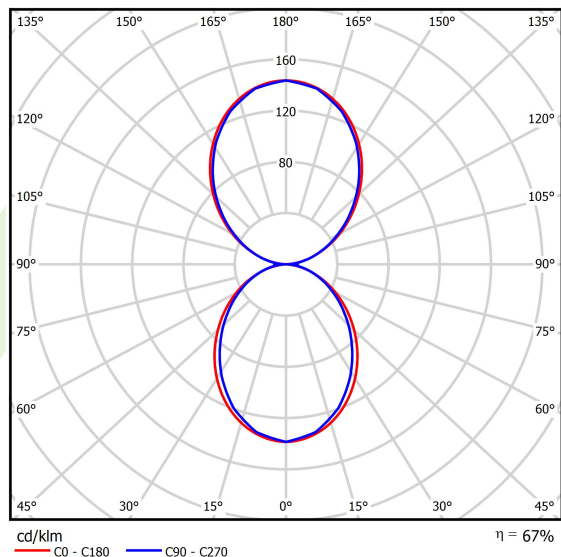

Mechanical data

Assembly	surface mounted on slings
Material	aluminum
Color	anodised aluminum
Diffuser	PC/PLX (opalescent polycarbonate/PMMA opal) [up/down]
Impact resistant	IK04
Dimensions [mm]	1692 x 48 x 70

A graph of light