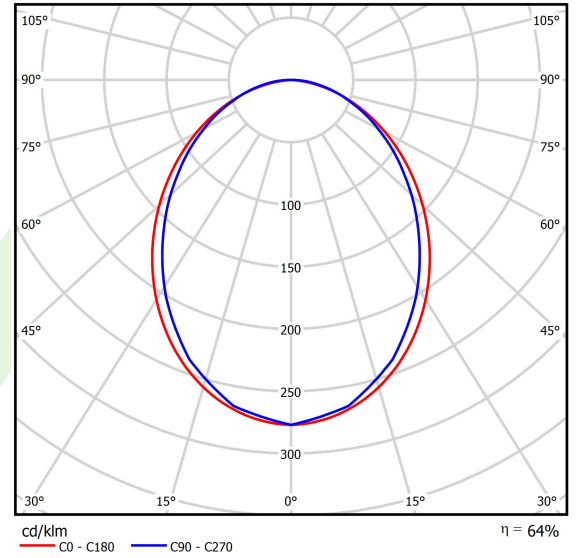

Mechanical data

Assembly	surface mounted on slings
Material	aluminum
Color	RAL 9005 (black)
Diffuser	PLX (PMMA opal)
Impact resistant	IK04
Dimensions [mm]	3370 x 48 x 70

A graph of light