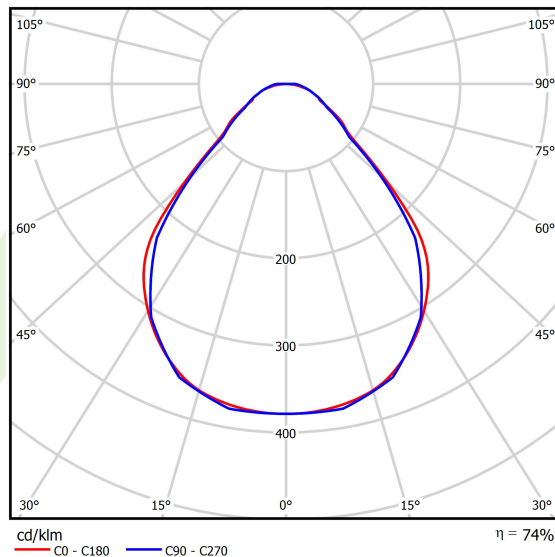

Mechanical data

Assembly	surface mounted on slings
Material	aluminum
Color	RAL 9005 (black)
Diffuser	Micro-PRM (micro-prismatic diffuser PMMA)
Impact resistant	IK04
Dimensions [mm]	3370 x 48 x 70

A graph of light