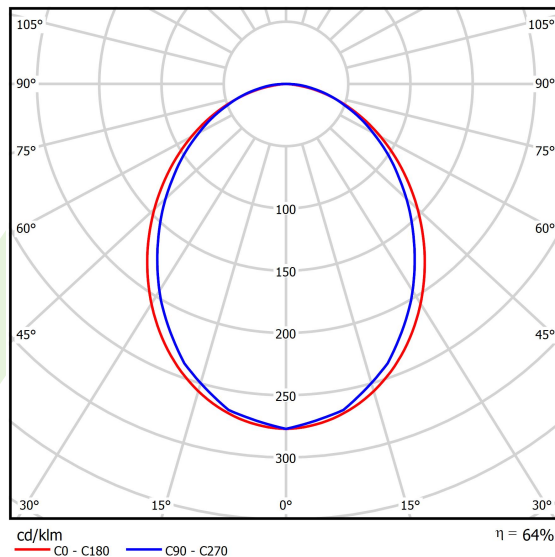

Mechanical data

Assembly	surface mounted on slings
Material	aluminum
Color	RAL 9016 (white)
Diffuser	PLX (PMMA opal)
Impact resistant	IK04
Dimensions [mm]	2244 x 48 x 70

A graph of light