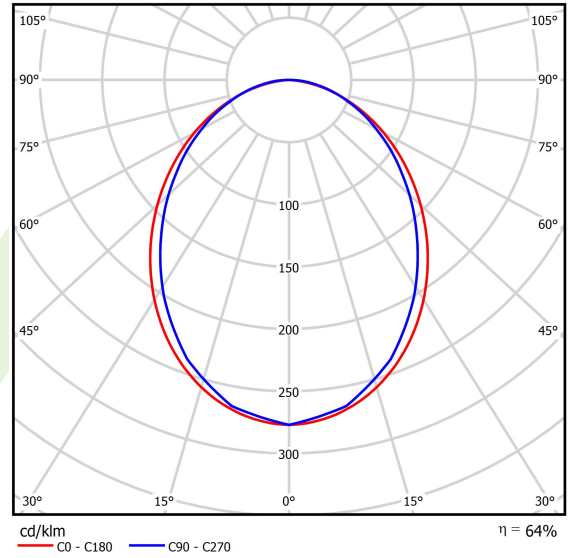

Mechanical data

Assembly	surface mounted on slings
Material	aluminum
Color	RAL 9016 (white)
Diffuser	PLX (PMMA opal)
Impact resistant	IK04
Dimensions [mm]	2244 x 48 x 70

A graph of light