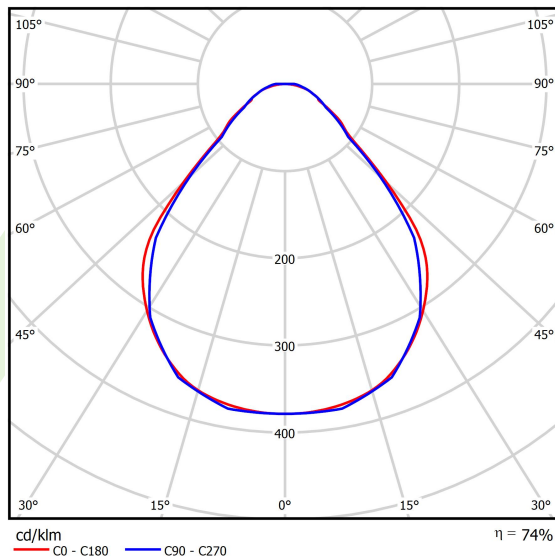

Mechanical data

Assembly	surface mounted on slings
Material	aluminum
Color	anodised aluminum
Diffuser	Micro-PRM (micro-prismatic diffuser PMMA)
Impact resistant	IK04
Dimensions [mm]	2244 x 48 x 70

A graph of light