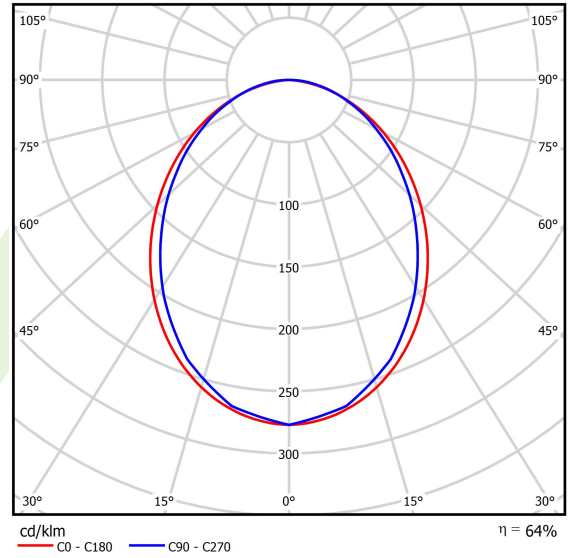

Mechanical data

Assembly	surface mounted on slings
Material	aluminum
Color	RAL 9006 (grey)
Diffuser	PLX (PMMA opal)
Impact resistant	IK04
Dimensions [mm]	1684 x 48 x 70

A graph of light