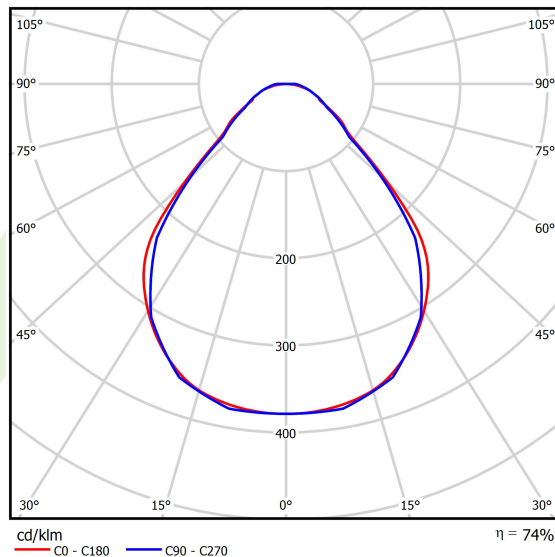

Mechanical data

Assembly	surface mounted on slings
Material	aluminum
Color	RAL 9016 (white)
Diffuser	Micro-PRM (micro-prismatic diffuser PMMA)
Impact resistant	IK04
Dimensions [mm]	1692 x 48 x 70

A graph of light