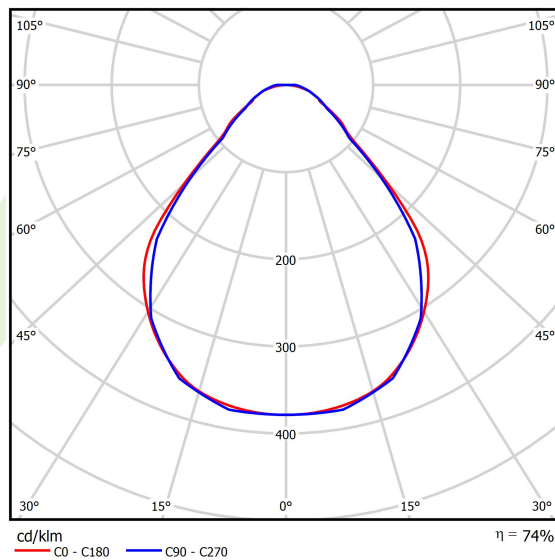

## Light and electrical data

Light source	LED
Luminous flux LED [lm]	6663
LED power [W]	32,7
Luminaire luminous flux [lm]	4930,6
Power of luminaire [W]	37,2
Luminaire's light efficiency [lm/W]	132,5
Color of the light [K]	3000
CRI	>80
SDCM (LED sources)	3
Beam angle [°]	(C0-C180) / (C90-C270) - 88,4° / 86°
Photobiological risk class (IEC/EN 62471)	RG0
Protection against electric shock	I
Protection degree	IP40
Voltage	220..240 V, 50..60 Hz
Lifetime of LED sources [h]	100000
Lx/By	L80/B10
Operating temperature range [°C]	5 ÷ 35
Driver	standard on/off (E)
Power factor cos φ	>0,95
Circuit load capacity	25 (B10), 40 (B16), 39 (C10), 62 (C16)

**A graph of light**