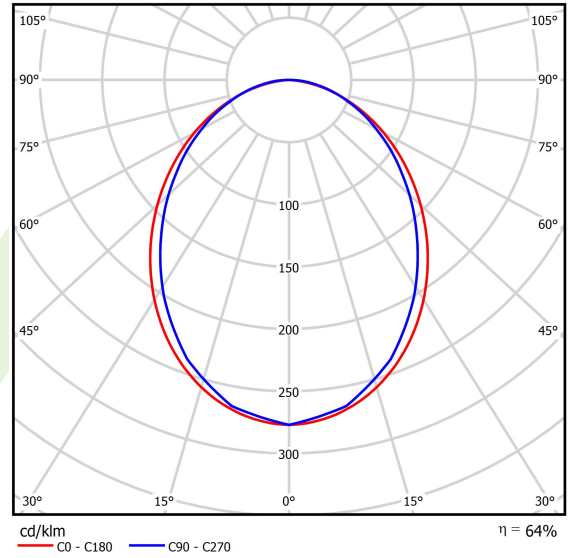

Mechanical data

Assembly	surface mounted on slings
Material	aluminum
Color	anodised aluminum
Diffuser	PLX (PMMA opal)
Impact resistant	IK04
Dimensions [mm]	1692 x 48 x 70

A graph of light