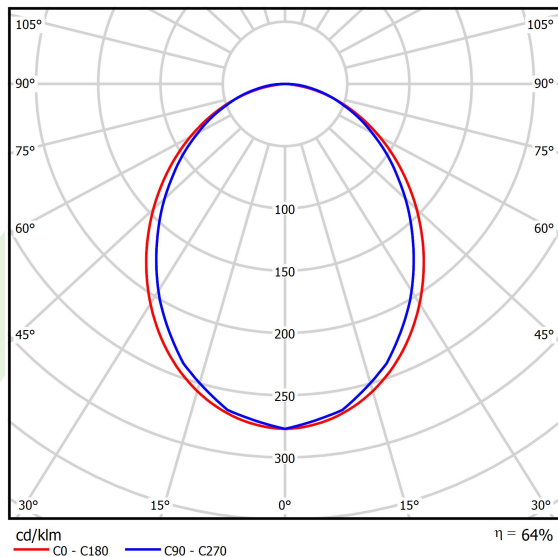

Mechanical data

Assembly	surface mounted on slings
Material	aluminum
Color	RAL 9006 (grey)
Diffuser	PLX (PMMA opal)
Impact resistant	IK04
Dimensions [mm]	1132 x 48 x 70

A graph of light