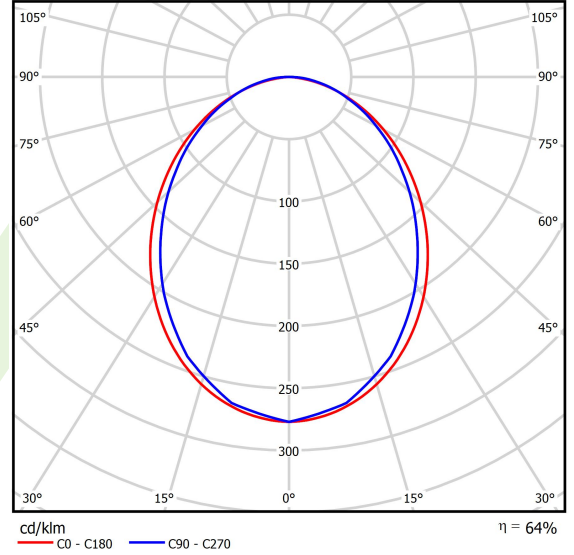

Mechanical data

Assembly	surface mounted on slings
Material	aluminum
Color	anodised aluminum
Diffuser	PLX (PMMA opal)
Impact resistant	IK04
Dimensions [mm]	1132 x 48 x 70

A graph of light