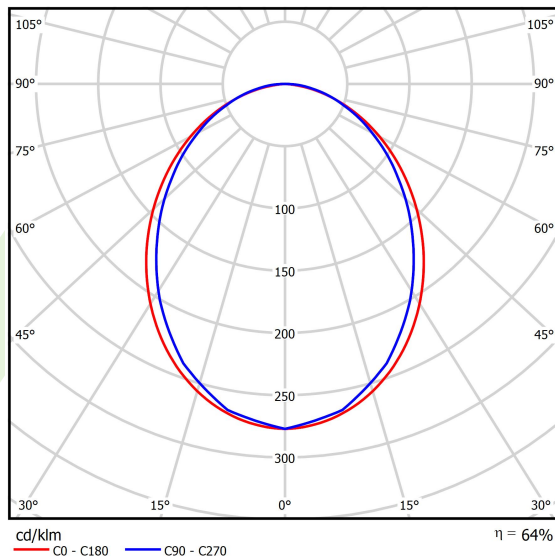

Mechanical data

Assembly	surface mounted on slings
Material	aluminum
Color	RAL 9005 (black)
Diffuser	PLX (PMMA opal)
Impact resistant	IK04
Dimensions [mm]	1132 x 48 x 70

A graph of light