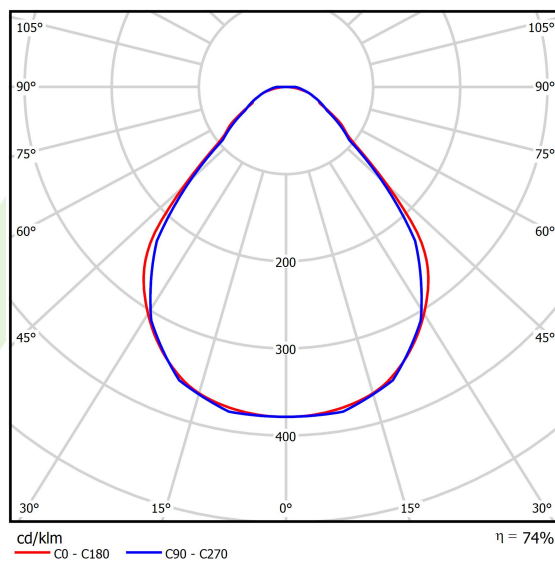

Mechanical data

Assembly	surface mounted on slings
Material	aluminum
Color	anodised aluminum
Diffuser	Micro-PRM (micro-prismatic diffuser PMMA)
Impact resistant	IK04
Weight [kg]	1,7
Dimensions [mm]	1132 x 48 x 70

A graph of light