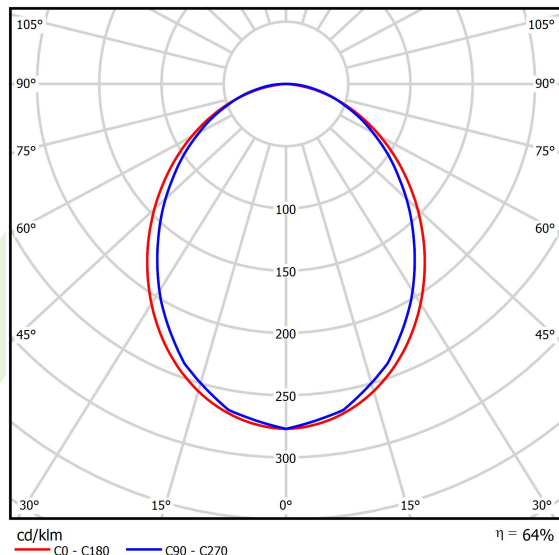

Mechanical data

Assembly	surface mounted on slings
Material	aluminum
Color	RAL 9006 (grey)
Diffuser	PLX (PMMA opal)
Impact resistant	IK04
Dimensions [mm]	572 x 48 x 70

A graph of light