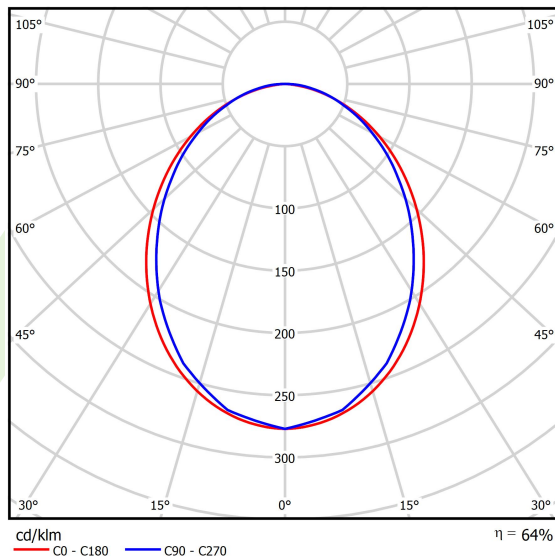

Mechanical data

Assembly	surface mounted on slings
Material	aluminum
Color	RAL 9005 (black)
Diffuser	PLX (PMMA opal)
Impact resistant	IK04
Dimensions [mm]	572 x 48 x 70

A graph of light