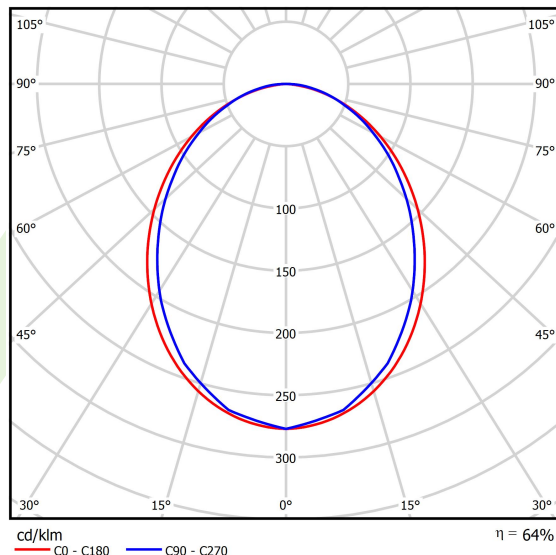

Mechanical data

Assembly	surface mounted on slings
Material	aluminum
Color	RAL 9005 (black)
Diffuser	PLX (PMMA opal)
Impact resistant	IK04
Dimensions [mm]	572 x 48 x 70

A graph of light