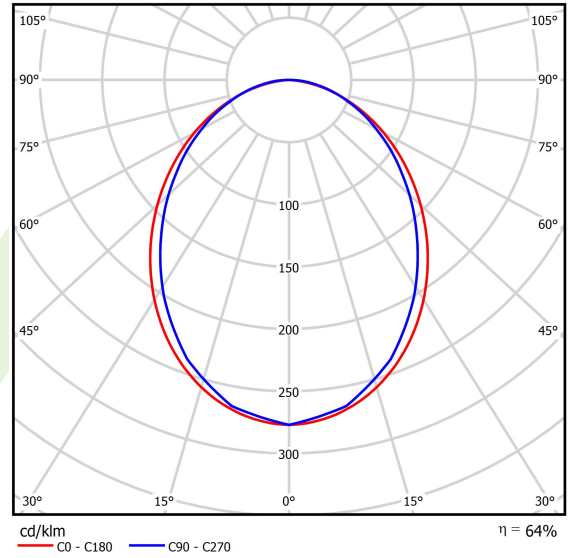

Mechanical data

Assembly	surface mounted on slings
Material	aluminum
Color	RAL 9005 (black)
Diffuser	PLX (PMMA opal)
Impact resistant	IK04
Dimensions [mm]	572 x 48 x 70

A graph of light