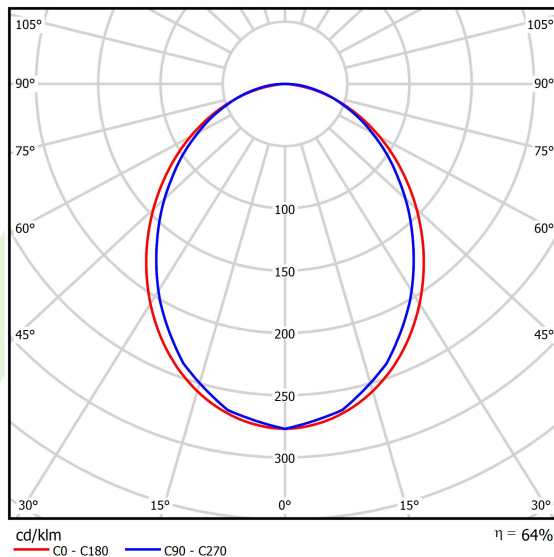

Mechanical data

Assembly	surface mounted on slings
Material	aluminum
Color	anodised aluminum
Diffuser	PLX (PMMA opal)
Impact resistant	IK04
Dimensions [mm]	572 x 48 x 70

A graph of light