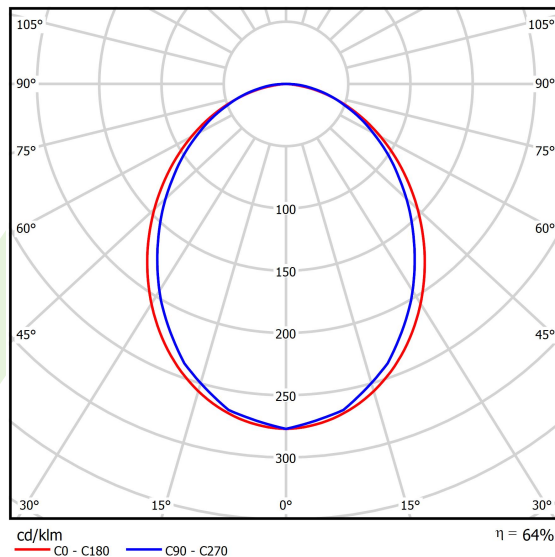

Mechanical data

Assembly	surface mounted on slings
Material	aluminum
Color	RAL 9005 (black)
Diffuser	PLX (PMMA opal)
Impact resistant	IK04
Dimensions [mm]	1124 x 48 x 70

A graph of light