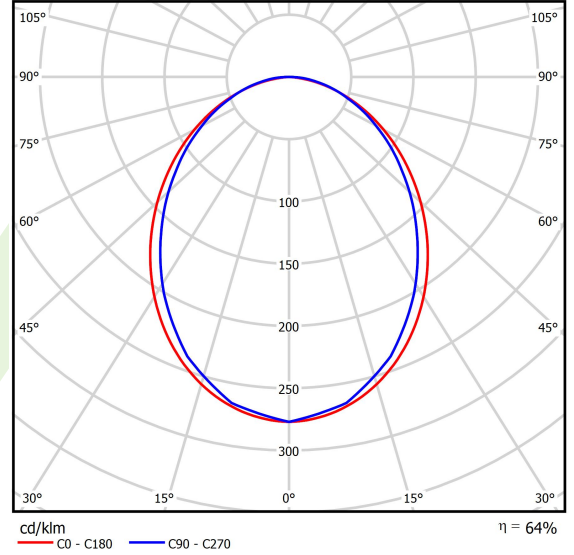

Mechanical data

Assembly	surface mounted on slings
Material	aluminum
Color	RAL 9016 (white)
Diffuser	PLX (PMMA opal)
Impact resistant	IK04
Dimensions [mm]	1124 x 48 x 70

A graph of light