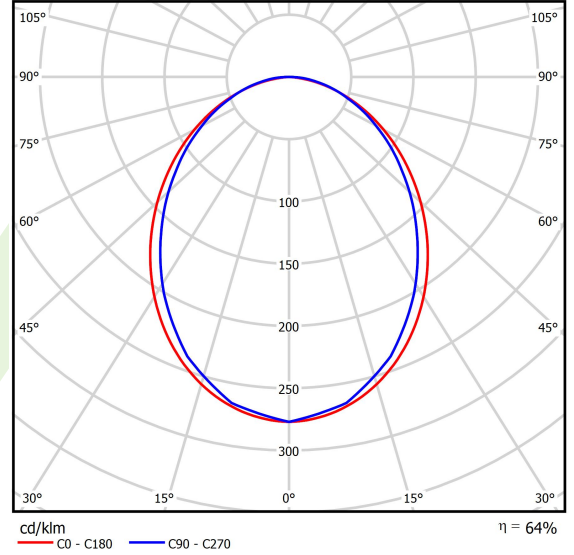

## Light and electrical data

Light source	LED
Luminous flux LED [lm]	4442
LED power [W]	21,8
Luminaire luminous flux [lm]	2842,9
Power of luminaire [W]	24,8
Luminaire's light efficiency [lm/W]	114,6
Color of the light [K]	3000
CRI	>80
SDCM (LED sources)	3
Beam angle [°]	(C0-C180) / (C90-C270) - 96,4° / 90,2°
Photobiological risk class (IEC/EN 62471)	RG0
Protection against electric shock	I
Protection degree	IP40
Voltage	220..240 V, 50..60 Hz
Lifetime of LED sources [h]	100000
Lx/By	L80/B10
Operating temperature range [°C]	5 ÷ 35
Driver	standard on/off (E)
Power factor cos φ	>0,95
Circuit load capacity	25 (B10), 40 (B16), 39 (C10), 62 (C16)

### A graph of light