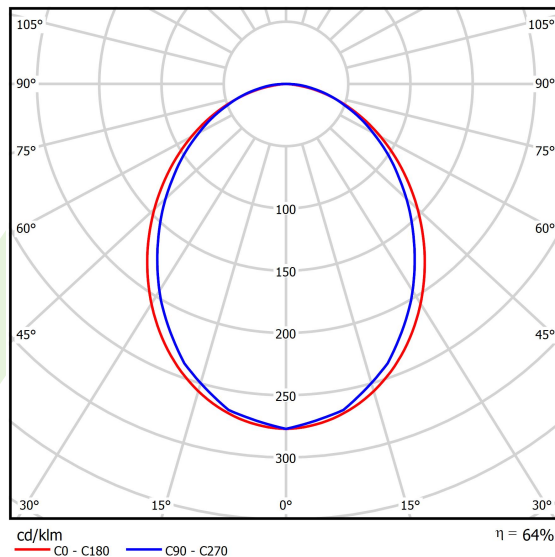

Mechanical data

Assembly	surface mounted on slings
Material	aluminum
Color	RAL 9006 (grey)
Diffuser	PLX (PMMA opal)
Impact resistant	IK04
Dimensions [mm]	564 x 48 x 70

A graph of light