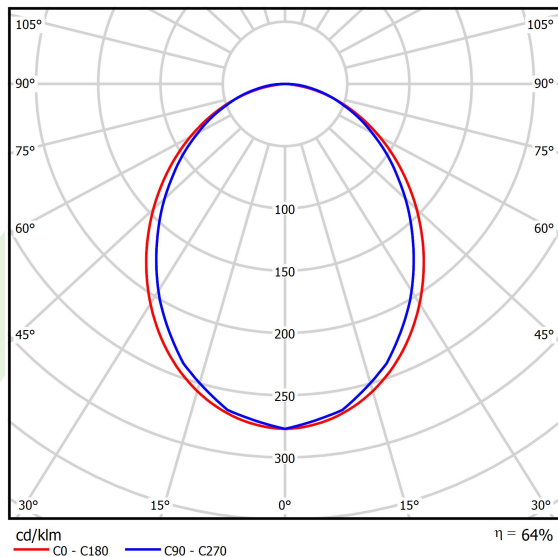

Mechanical data

Assembly	surface mounted on slings
Material	aluminum
Color	RAL 9005 (black)
Diffuser	PLX (PMMA opal)
Impact resistant	IK04
Dimensions [mm]	564 x 48 x 70

A graph of light