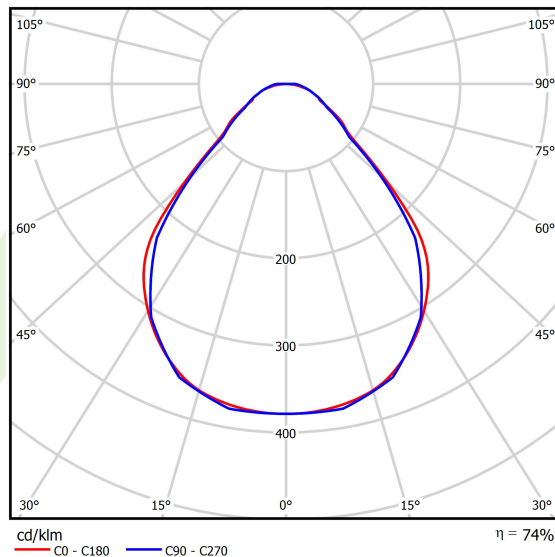

Mechanical data

Assembly	surface mounted on slings
Material	aluminum
Color	RAL 9016 (white)
Diffuser	Micro-PRM (micro-prismatic diffuser PMMA)
Impact resistant	IK04
Dimensions [mm]	2252 x 48 x 70

A graph of light