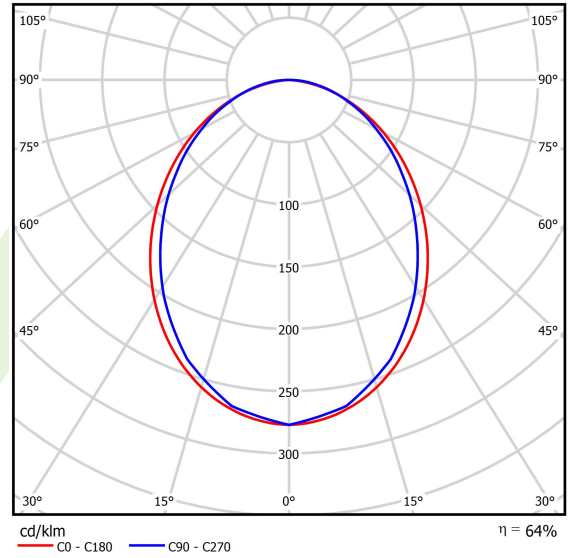

Mechanical data

Assembly	surface mounted on slings
Material	aluminum
Color	RAL 9006 (grey)
Diffuser	PLX (PMMA opal)
Impact resistant	IK04
Dimensions [mm]	2252 x 48 x 70

A graph of light