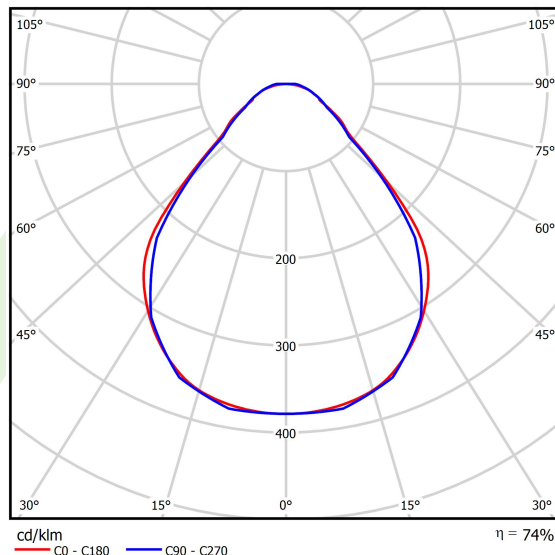

Mechanical data

Assembly	surface mounted on slings
Material	aluminum
Color	RAL 9016 (white)
Diffuser	Micro-PRM (micro-prismatic diffuser PMMA)
Impact resistant	IK04
Dimensions [mm]	2252 x 48 x 70

A graph of light