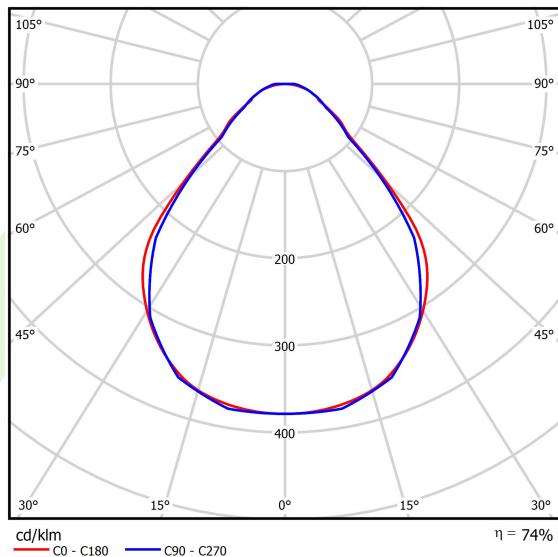

Mechanical data

Assembly	surface mounted on slings
Material	aluminum
Color	anodised aluminum
Diffuser	Micro-PRM (micro-prismatic diffuser PMMA)
Impact resistant	IK04
Dimensions [mm]	2252 x 48 x 70

A graph of light