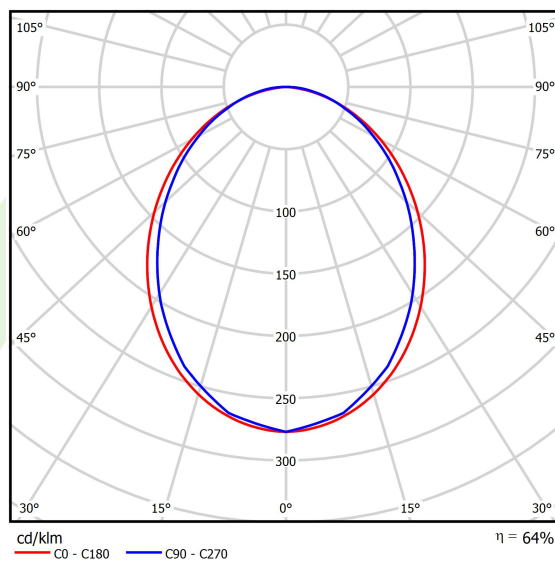

Mechanical data

Assembly	surface mounted on slings
Material	aluminum
Color	RAL 9005 (black)
Diffuser	PLX (PMMA opal)
Impact resistant	IK04
Weight [kg]	4,4
Dimensions [mm]	2252 x 48 x 70

A graph of light