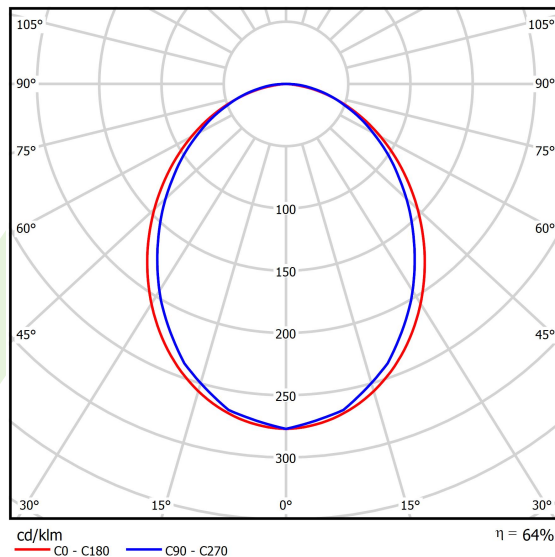

Mechanical data

Assembly	surface mounted on slings
Material	aluminum
Color	anodised aluminum
Diffuser	PLX (PMMA opal)
Impact resistant	IK04
Dimensions [mm]	2252 x 48 x 70

A graph of light