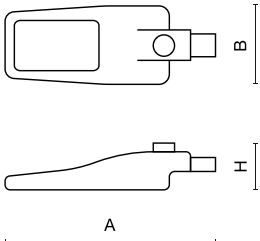

Product: STREETPARK MINI V2 LED PREMIUM 6800 STREET-ZEBRA-CROSSING-P E IP66 43 740

Index: 19.4403.5B81.43

Description

Streetpark LED Mini/Small combines elegance and efficiency, offering optimal lighting for urban streets, roads, and public spaces. With up to 182 (Mini), 187 (Small) lm/W efficiency, and a lumen output of up to 7523 lm (Mini) and 17287 lm (Small), it ensures excellent visibility while reducing energy consumption. Built to withstand harsh outdoor conditions, it's perfect for a wide range of applications, from main roads to squares. The diameter of the mounting bracket is 60 mm.

Light and electrical data

Light source	LED
Luminous flux LED [lm]	6956
LED power [W]	33
Luminaire luminous flux [lm]	6323,7
Power of luminaire [W]	36,2
Luminaire's light efficiency [lm/W]	174,7
Color of the light [K]	4000
CRI	>70
SDCM (LED sources)	3
Beam angle [°]	street light distribution
Photobiological risk class (IEC/EN 62471)	RG0
Protection against electric shock	I
Protection degree	IP66
Voltage	220..240 V, 50..60 Hz
Lifetime of LED sources [h]	108000
Lx/By	L95/B10
Operating temperature range [°C]	-40 ÷ 50
Driver	standard on/off (E)
Circuit load capacity	29 (B10), 46 (B16), 46 (C10), 74 (C16)

Mechanical data

Assembly	mounted on poles
Material	aluminum
Color	RAL 7035 (light grey)
Diffuser	PMMA lenses and hardened transparent glass
Impact resistant	IK09
Dimensions [mm]	513 x 180 x 85

A graph of light