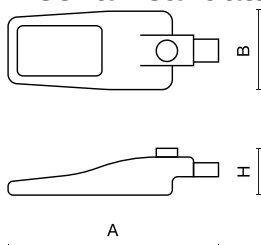

Product: STREETPARK MINI V2 LED PREMIUM 6500 STREET-ZEBRA-CROSSING-P E IP66 43 740

Index: 19.4403.5881.43

Description

Streetpark LED Mini/Small combines elegance and efficiency, offering optimal lighting for urban streets, roads, and public spaces. With up to 182 (Mini), 187 (Small) lm/W efficiency, and a lumen output of up to 7523 lm (Mini) and 17287 lm (Small), it ensures excellent visibility while reducing energy consumption. Built to withstand harsh outdoor conditions, it's perfect for a wide range of applications, from main roads to squares.

Light source	LED
Luminous flux LED [lm]	6918,5
LED power [W]	36,8
Luminaire luminous flux [lm]	6288,9
Power of luminaire [W]	40,4
Luminaire's light efficiency [lm/W]	155,7
Color of the light [K]	4000
CRI	>70
SDCM (LED sources)	3
Beam angle [°]	street light distribution
Photobiological risk class (IEC/EN 62471)	RG0
Protection against electric shock	I
Protection degree	IP66
Voltage	220..240 V, 50..60 Hz
Lifetime of LED sources [h]	108000
Lx/By	L95/B10
Operating temperature range [°C]	-40 ÷ 50
Driver	standard on/off (E)
Circuit load capacity	29 (B10), 46 (B16), 46 (C10), 74 (C16)

Mechanical data

Assembly	mounted on poles
Material	aluminum
Color	RAL 7035 (light grey)
Diffuser	PMMA lenses and hardened transparent glass
Impact resistant	IK09
Dimensions [mm]	513 x 180 x 85

A graph of light