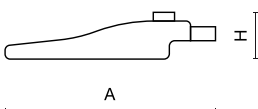

Mechanical data

Assembly	mounted on poles
Material	aluminum
Color	RAL 7035 (light grey)
Diffuser	PMMA lenses and hardened transparent glass
Impact resistant	IK09
Dimensions [mm]	513 x 180 x 85

A graph of light