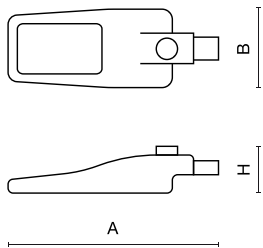

Product: STREETPARK SMALL V2 LED PREMIUM 7400 ASYMMETRIC E IP66 43 740

Index: 19.4402.3A81.43

Description

Streetpark LED Mini/Small combines elegance and efficiency, offering optimal lighting for urban streets, roads, and public spaces. With up to 182 (Mini), 187 (Small) lm/W efficiency, and a lumen output of up to 7523 lm (Mini) and 17287 lm (Small), it ensures excellent visibility while reducing energy consumption. Built to withstand harsh outdoor conditions, it's perfect for a wide range of applications, from main roads to squares. The diameter of the mounting bracket is 60 mm.

Product information

Category	Outdoor luminaires
Family	STREETPARK SMALL V2 LED PREMIUM
Name	STREETPARK SMALL V2 LED PREMIUM 7400 ASYMMETRIC E IP66 43 740
Index	19.4402.3A81.43
EAN	5902107645830

Light and electrical data

Light source	LED
Luminous flux LED [lm]	7482
LED power [W]	34,8
Luminaire luminous flux [lm]	6643,7
Power of luminaire [W]	38,2
Luminaire's light efficiency [lm/W]	173,9
Color of the light [K]	4000
CRI	>70
SDCM (LED sources)	3
Beam angle [°]	asymmetric light distribution
Photobiological risk class (IEC/EN 62471)	RG0
Protection against electric shock	I
Protection degree	IP66
Voltage	220..240 V, 50..60 Hz
Lifetime of LED sources [h]	108000
Lx/By	L95/B10
Operating temperature range [°C]	-40 ÷ 50
Driver	standard on/off (E)
Circuit load capacity	8 (B10), 13 (B16), 13 (C10), 22 (C16)

Mechanical data

Assembly	mounted on poles
Material	aluminum
Color	RAL 7035 (light grey)
Diffuser	PMMA lenses and hardened transparent glass
Impact resistant	IK09
Dimensions [mm]	610 x 205 x 85

A graph of light