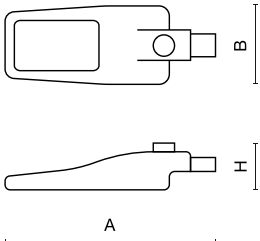

## Description

Streetpark LED Mini/Small combines elegance and efficiency, offering optimal lighting for urban streets, roads, and public spaces. With up to 182 (Mini), 187 (Small) lm/W efficiency, and a lumen output of up to 7523 lm (Mini) and 17287 lm (Small), it ensures excellent visibility while reducing energy consumption. Built to withstand harsh outdoor conditions, it's perfect for a wide range of applications, from main roads to squares. The diameter of the mounting bracket is 60 mm.

## Product information

Category	Outdoor luminaires
Family	STREETPARK SMALL V2 LED PREMIUM
Name	STREETPARK SMALL V2 LED PREMIUM 2800 ASYMMETRIC E IP66 43 740
Index	19.4402.3181.43
EAN	5902107645380

## Light and electrical data

Light source	LED
Luminous flux LED [lm]	2827,4
LED power [W]	12,9
Luminaire luminous flux [lm]	2510,7
Power of luminaire [W]	14,2
Luminaire's light efficiency [lm/W]	176,8
Color of the light [K]	4000
CRI	>70
SDCM (LED sources)	3
Beam angle [°]	asymmetric light distribution
Photobiological risk class (IEC/EN 62471)	RG0
Protection against electric shock	I
Protection degree	IP66
Voltage	220..240 V, 50..60 Hz
Lifetime of LED sources [h]	108000
Lx/By	L95/B10
Operating temperature range [°C]	-40 ÷ 50
Driver	standard on/off (E)
Circuit load capacity	13 (B10), 21 (B16), 21 (C10), 35 (C16)

## Mechanical data

Assembly	mounted on poles
Material	aluminum
Color	RAL 7035 (light grey)
Diffuser	PMMA lenses and hardened transparent glass
Impact resistant	IK09
Dimensions [mm]	610 x 205 x 85