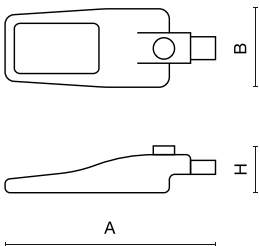

Product: STREETPARK SMALL V2 LED PREMIUM 7700 PARKING E IP66 43 740**Index:** 19.4402.2781.43

Description

Streetpark LED Mini/Small combines elegance and efficiency, offering optimal lighting for urban streets, roads, and public spaces. With up to 182 (Mini), 187 (Small) lm/W efficiency, and a lumen output of up to 7523 lm (Mini) and 17287 lm (Small), it ensures excellent visibility while reducing energy consumption. Built to withstand harsh outdoor conditions, it's perfect for a wide range of applications, from main roads to squares. The diameter of the mounting bracket is 60 mm.

Light source	LED
Luminous flux LED [lm]	8037,8
LED power [W]	41,3
Luminaire luminous flux [lm]	7000,9
Power of luminaire [W]	45,3
Luminaire's light efficiency [lm/W]	154,5
Color of the light [K]	4000
CRI	>70
SDCM (LED sources)	3
Beam angle [°]	asymmetric light distribution
Photobiological risk class (IEC/EN 62471)	RG0
Protection against electric shock	I
Protection degree	IP66
Voltage	220..240 V, 50..60 Hz
Lifetime of LED sources [h]	108000
Lx/By	L95/B10
Operating temperature range [°C]	-40 ÷ 50
Driver	standard on/off (E)
Circuit load capacity	8 (B10), 13 (B16), 13 (C10), 22 (C16)

Mechanical data

Assembly	mounted on poles
Material	aluminum
Color	RAL 7035 (light grey)
Diffuser	PMMA lenses and hardened transparent glass
Impact resistant	IK09
Dimensions [mm]	610 x 205 x 85

A graph of light