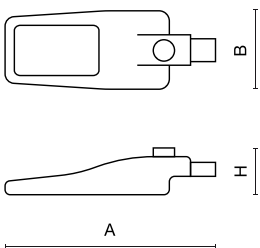

## Description

Streetpark LED Mini/Small combines elegance and efficiency, offering optimal lighting for urban streets, roads, and public spaces. With up to 182 (Mini), 187 (Small) lm/W efficiency, and a lumen output of up to 7523 lm (Mini) and 17287 lm (Small), it ensures excellent visibility while reducing energy consumption. Built to withstand harsh outdoor conditions, it's perfect for a wide range of applications, from main roads to squares. The diameter of the mounting bracket is 60 mm.

## Light and electrical data

Light source	LED
Luminous flux LED [lm]	7482
LED power [W]	34,8
Luminaire luminous flux [lm]	7010,3
Power of luminaire [W]	38,2
Luminaire's light efficiency [lm/W]	183,5
Color of the light [K]	4000
CRI	>70
SDCM (LED sources)	3
Beam angle [°]	street light distribution
Photobiological risk class (IEC/EN 62471)	RG0
Protection against electric shock	I
Protection degree	IP66
Voltage	220..240 V, 50..60 Hz
Lifetime of LED sources [h]	108000
Lx/By	L95/B10
Operating temperature range [°C]	-40 ÷ 50
Driver	standard on/off (E)
Circuit load capacity	8 (B10), 13 (B16), 13 (C10), 22 (C16)

## Mechanical data

Assembly	mounted on poles
Material	aluminum
Color	RAL 7035 (light grey)
Diffuser	PMMA lenses and hardened transparent glass
Impact resistant	IK09
Dimensions [mm]	610 x 205 x 85