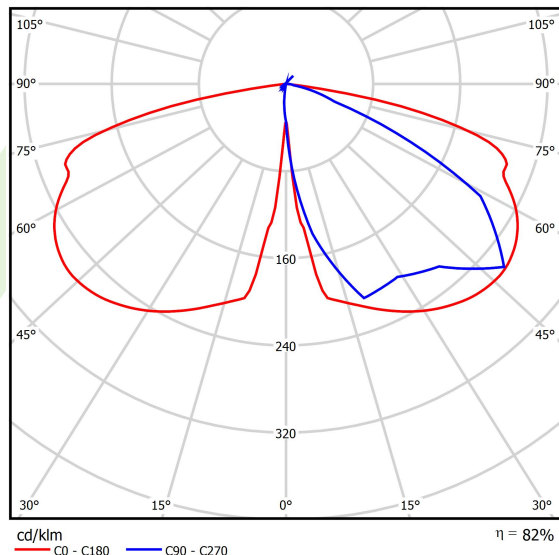

Product: PAREO ONE LED 6000 STREET-M E IP66 22 730

Index: 19.4440.2491.22

Description

Modernistic park and garden luminaire. Body made of cast aluminium. Transparent diffuser made of hardened glass. External coating provides high level of resistance to all weather conditions and aesthetic appearance of the luminaire during the whole lifetime (IP66 rating). The diameter of the fitting is 78 mm. The luminaire is especially recommended for squares, parks, open spaces.

Product information

Category	Outdoor luminaires
Family	PAREO ONE LED
Name	PAREO ONE LED 6000 STREET-M E IP66 22 730
Index	19.4440.2491.22
EAN	5902107312534

Light and electrical data

Light source	LED
Luminous flux LED [lm]	6418
LED power [W]	36,1
Luminaire luminous flux [lm]	5279
Power of luminaire [W]	40,5
Luminaire's light efficiency [lm/W]	130,3
Color of the light [K]	3000
CRI	>70
Beam angle [°]	street light distribution
Protection against electric shock	II
Protection degree	IP66
Voltage	220..240 V, 50..60 Hz
Lifetime of LED sources [h]	100000
Lx/By	L80/B10
Operating temperature range [°C]	-40 ÷ 40
Driver	standard on/off (E)
Power factor cos φ	>0,9
Circuit load capacity	15 (B10), 25 (B16), 25 (C10), 40 (C16)

Mechanical data

Assembly	mounted on poles
Material	aluminum
Color	RAL 9007 (dark grey)
Diffuser	hardened transparent glass
Impact resistant	IK09
Weight [kg]	5,55
Dimensions [mm]	Ø490 x 560

A graph of light