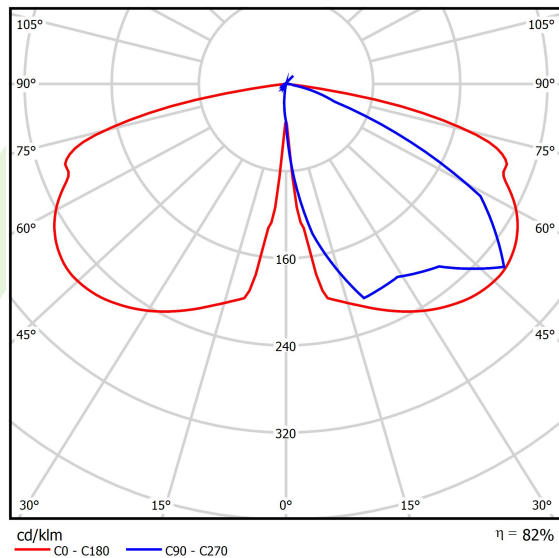

Product: PAREO ONE LED 6000 STREET-M E IP66 22 730

Index: 19.4440.2491.22

Description

Modernistic park and garden luminaire. Body made of cast aluminium. Transparent diffuser made of hardened glass. External coating provides high level of resistance to all weather conditions and aesthetic appearance of the luminaire during the whole lifetime (IP66 rating). The diameter of the fitting is 78 mm. The luminaire is especially recommended for squares, parks, open spaces.

Product information

Category	Outdoor luminaires
Family	PAREO ONE LED
Name	PAREO ONE LED 6000 STREET-M E IP66 22 730
Index	19.4440.2491.22
EAN	5902107312534

Light and electrical data

Light source	LED
Luminous flux LED [lm]	6418
LED power [W]	36,1
Luminaire luminous flux [lm]	5279
Power of luminaire [W]	40,5
Luminaire's light efficiency [lm/W]	130,3
Color of the light [K]	3000
CRI	>70
Beam angle [°]	street light distribution
Protection against electric shock	II
Protection degree	IP66
Voltage	220..240 V, 50..60 Hz
Lifetime of LED sources [h]	100000
Lx/By	L80/B10
Operating temperature range [°C]	-40 ÷ 40
Driver	standard on/off (E)
Power factor cos φ	>0,9
Circuit load capacity	15 (B10), 25 (B16), 25 (C10), 40 (C16)

Mechanical data

Assembly	mounted on poles
Material	aluminum
Color	RAL 9007 (dark grey)
Diffuser	hardened transparent glass
Impact resistant	IK09
Weight [kg]	5,55
Dimensions [mm]	Ø490 x 560

A graph of light