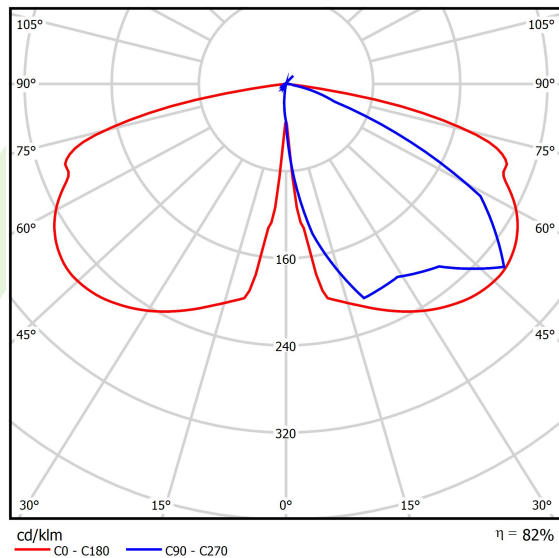

## Light and electrical data

Light source	LED
Luminous flux LED [lm]	6549
LED power [W]	36,1
Luminaire luminous flux [lm]	5387
Power of luminaire [W]	40,5
Luminaire's light efficiency [lm/W]	133
Color of the light [K]	4000
CRI	>70
Beam angle [°]	street light distribution
Protection against electric shock	II
Protection degree	IP66
Voltage	220..240 V, 50..60 Hz
Lifetime of LED sources [h]	100000
Lx/By	L80/B10
Operating temperature range [°C]	-40 ÷ 40
Driver	standard on/off (E)
Power factor cos φ	>0,9
Circuit load capacity	15 (B10), 25 (B16), 25 (C10), 40 (C16)

**Mechanical data**

Assembly	mounted on poles
Material	aluminum
Color	RAL 9007 (dark grey)
Diffuser	hardened transparent glass
Impact resistant	IK09
Weight [kg]	5,55
Dimensions [mm]	Ø490 x 560

**A graph of light**