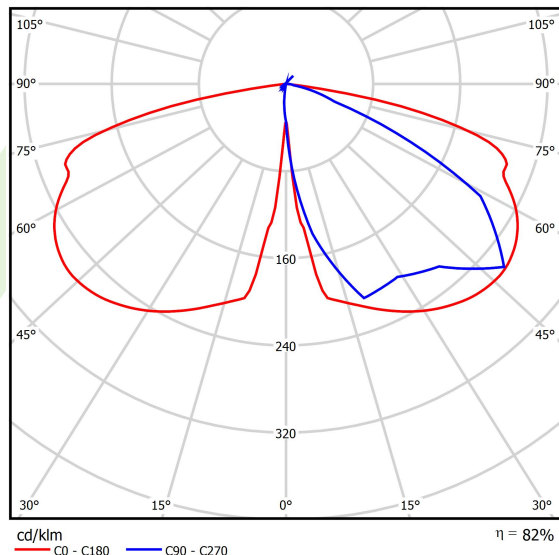

Product: PAREO ONE LED 6000 STREET-M E IP66 22 740

Index: 19.4440.2481.22

Description

Modernistic park and garden luminaire. Body made of cast aluminium. Transparent diffuser made of hardened glass. External coating provides high level of resistance to all weather conditions and aesthetic appearance of the luminaire during the whole lifetime (IP66 rating). The diameter of the fitting is 78 mm. The luminaire is especially recommended for squares, parks, open spaces.

Product information

Category	Outdoor luminaires
Family	PAREO ONE LED
Name	PAREO ONE LED 6000 STREET-M E IP66 22 740
Index	19.4440.2481.22
EAN	5902107311810

Light and electrical data

Light source	LED
Luminous flux LED [lm]	6549
LED power [W]	36,1
Luminaire luminous flux [lm]	5387
Power of luminaire [W]	40,5
Luminaire's light efficiency [lm/W]	133
Color of the light [K]	4000
CRI	>70
Beam angle [°]	street light distribution
Protection against electric shock	II
Protection degree	IP66
Voltage	220..240 V, 50..60 Hz
Lifetime of LED sources [h]	100000
Lx/By	L80/B10
Operating temperature range [°C]	-40 ÷ 40
Driver	standard on/off (E)
Power factor cos φ	>0,9
Circuit load capacity	15 (B10), 25 (B16), 25 (C10), 40 (C16)

Mechanical data

Assembly	mounted on poles
Material	aluminum
Color	RAL 9007 (dark grey)
Diffuser	hardened transparent glass
Impact resistant	IK09
Weight [kg]	5,55
Dimensions [mm]	Ø490 x 560

A graph of light