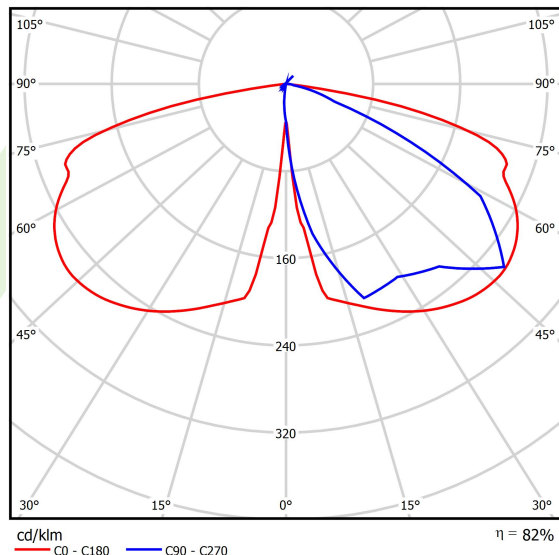

## Light and electrical data

Light source	LED
Luminous flux LED [lm]	6549
LED power [W]	36,1
Luminaire luminous flux [lm]	5387
Power of luminaire [W]	40,5
Luminaire's light efficiency [lm/W]	133
Color of the light [K]	4000
CRI	>70
Beam angle [°]	street light distribution
Protection against electric shock	II
Protection degree	IP66
Voltage	220..240 V, 50..60 Hz
Lifetime of LED sources [h]	100000
Lx/By	L80/B10
Operating temperature range [°C]	-40 ÷ 40
Driver	standard on/off (E)
Power factor cos φ	>0,9
Circuit load capacity	15 (B10), 25 (B16), 25 (C10), 40 (C16)

**Mechanical data**

Assembly	mounted on poles
Material	aluminum
Color	RAL 9007 (dark grey)
Diffuser	hardened transparent glass
Impact resistant	IK09
Weight [kg]	5,55
Dimensions [mm]	Ø490 x 560

**A graph of light**